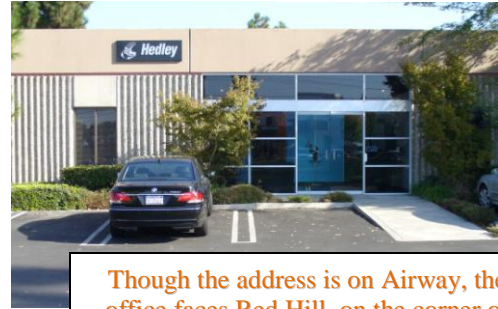

**Directions to Computer Tutor Office - Classroom Phone- 714-545-5490**

My cell phone: **949-533-8400**

3189 Airway Ave, B  
Costa Mesa, CA 92626

Though the address is on Airway, the office faces Red Hill, on the corner of Red Hill and Airport Loop.

1. Take 73 Fwy North, towards Long Beach.
2. Transition to **55 North**. Take the Baker Street exit which is in the middle of the transition.
3. Turn right on Baker Street.
4. Turn left on Red Hill Ave.
5. Turn right on Airport Loop  
(no signal at Airport Loop. It's the last street before the bridge going over the 405 fwy).
6. Turn right on Airway. Make a right in the first driveway and immediate right again. Drive around to the front of the bldg (facing Red Hill). There is plenty of parking.
7. When you enter the building, go to the right, and head to the back.